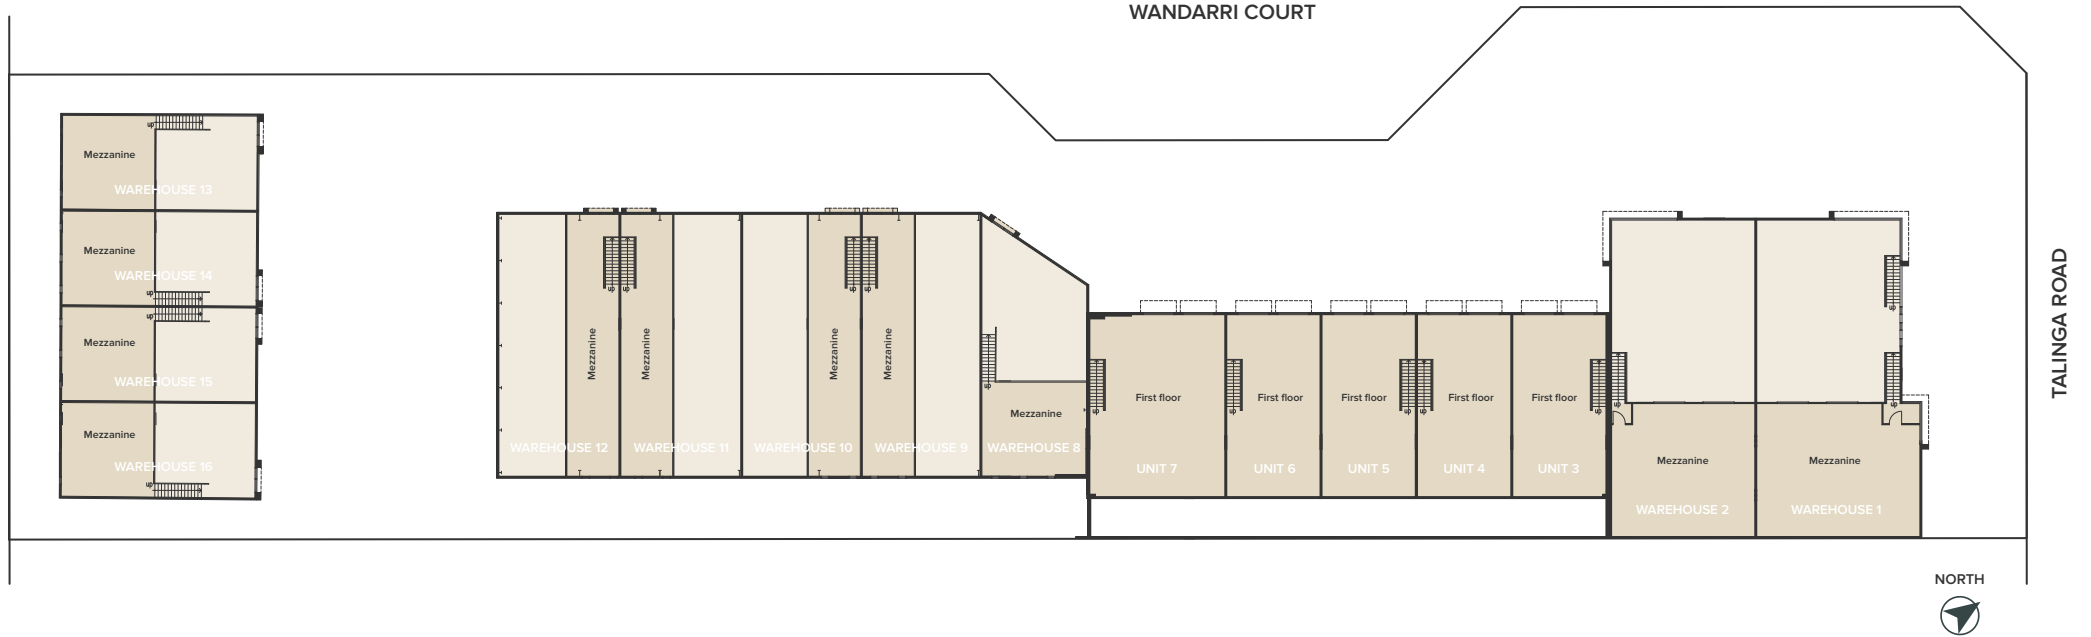

# TALINGA PLACE

**SITE PLAN**  
GROUND FLOOR

1 - 2 WANDARRI COURT  
CHELTENHAM

The information on this floor plan is believed to be correct but is not guaranteed. Dimensions and specifications are subject to change without notice, and may vary from the final build dimension. Area measurements have been taken from the centre line of party walls and the exterior of outside wall and include ducts

# TALINGA PLACE

## SITE PLAN MEZZANINE / FIRST FLOOR

1 - 2 WANDARRI COURT  
CHELTENHAM

The information on this floor plan is believed to be correct but is not guaranteed. Dimensions and specifications are subject to change without notice, and may vary from the final build dimension. Area measurements have been taken from the centre line of party walls and the exterior of outside wall and include ducts