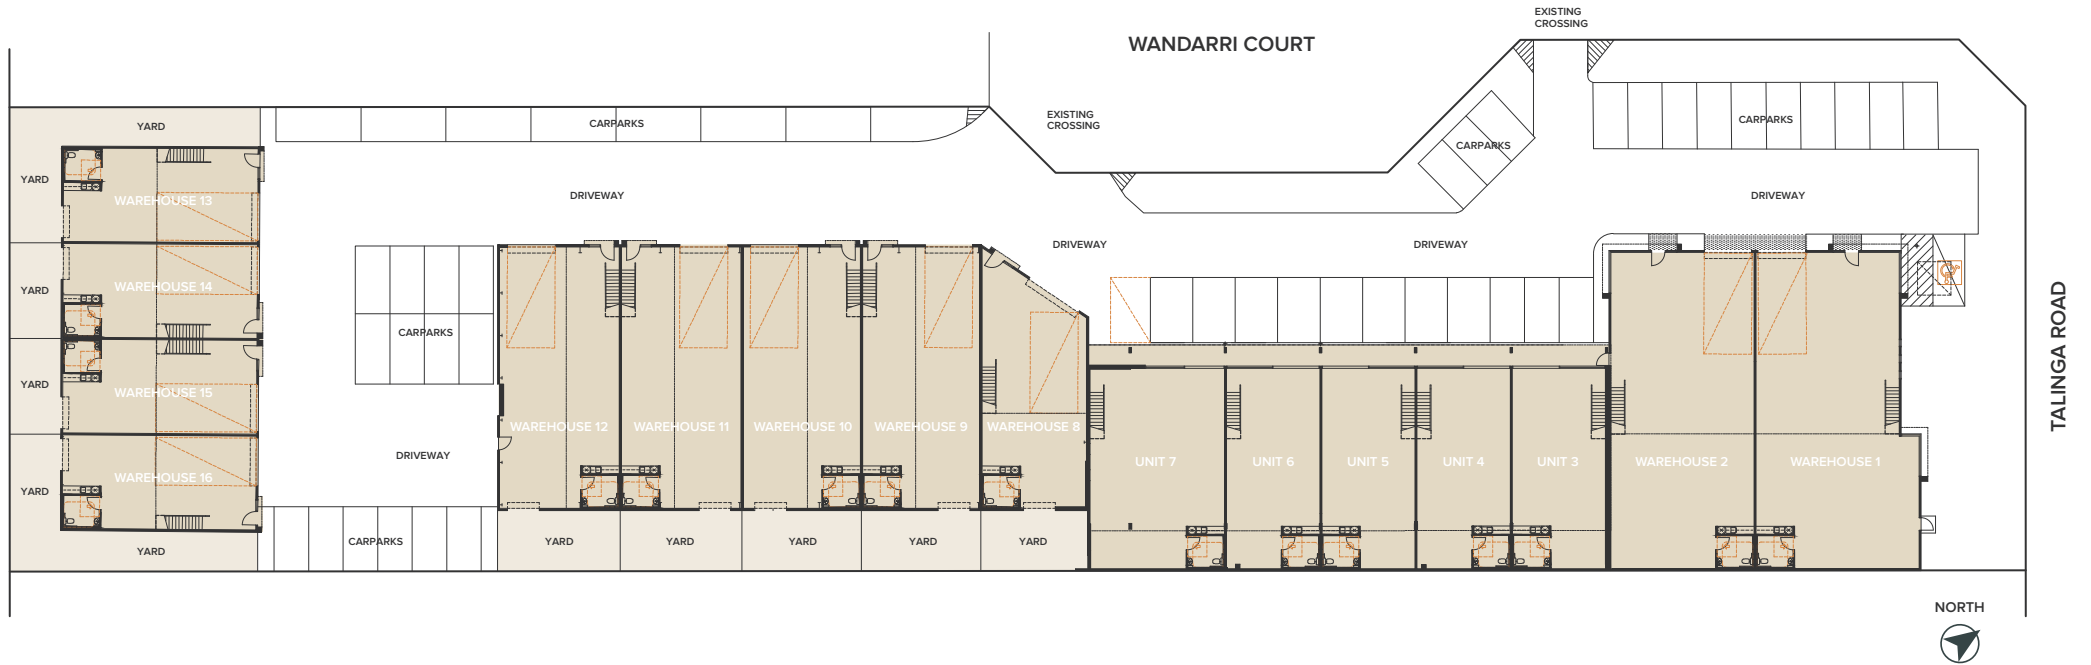

# TALINGA PLACE

**SITE PLAN**  
GROUND FLOOR

1 - 2 WANDARRI COURT  
CHELTENHAM

The information on this floor plan is believed to be correct but is not guaranteed. Dimensions and specifications are subject to change without notice, and may vary from the final build dimension. Area measurements have been taken from the centre line of party walls and the exterior of outside wall and include ducts

# TALINGA PLACE

## SITE PLAN MEZZANINE / FIRST FLOOR

1 - 2 WANDARRI COURT  
CHELTENHAM

The information on this floor plan is believed to be correct but is not guaranteed. Dimensions and specifications are subject to change without notice, and may vary from the final build dimension. Area measurements have been taken from the centre line of party walls and the exterior of outside wall and include ducts